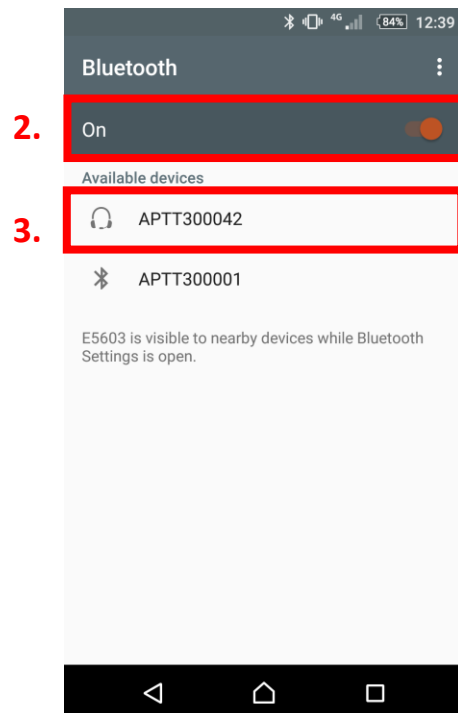

QUICK GUIDE

Connecting your PTT Voice Responder
to TangoTango (Android) (EN)

A

Pairing your PTT Voice Responder with your smartphone via Bluetooth

1. Turn on your PTT Voice Responder by holding down the Power button for more than 3 seconds. After it is on, a blinking green light will indicate that the device is ready for pairing.
2. Turn on your smartphone's Bluetooth by going to: Settings → Bluetooth → Turn on.
3. Pair your PTT Voice Responder to your smartphone by selecting it from the 'Available devices' list. To know which device to select from the list, check the unique friendly name on the back of your Voice Responder. Once it has successfully paired, a blue light will begin blinking on your device.

NOTE: The Voice Responder can only be paired with one device at a time. If you want to pair it to another device you need to perform an **Unpairing/ Software reset** by pressing and holding both arrow buttons and both PTT buttons simultaneously, until the LED turns off.