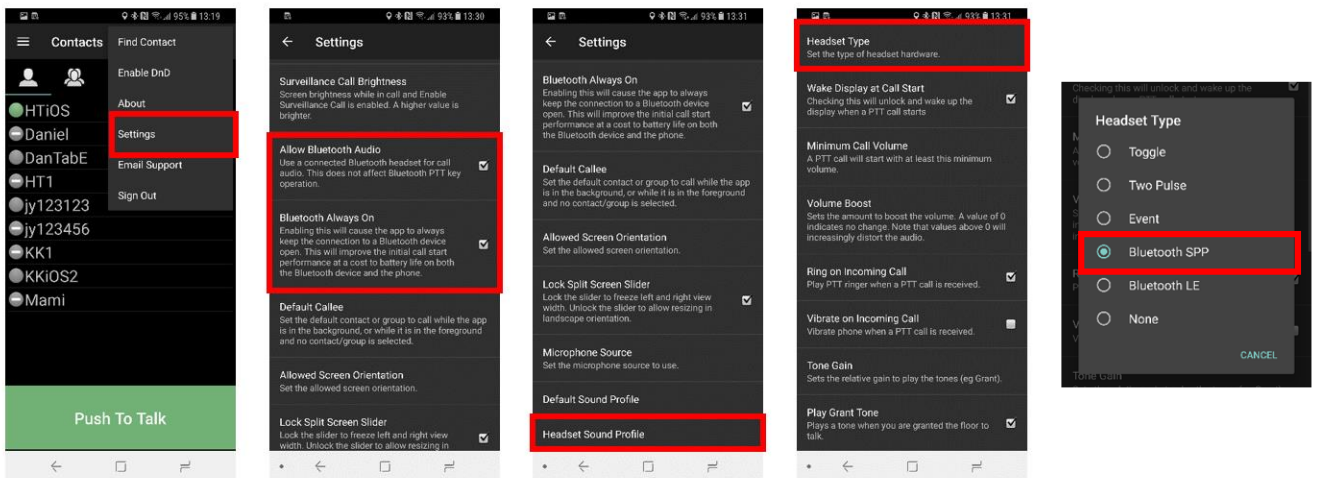

QUICK GUIDE

Connecting your PTT Voice Responder
to TangoTango (Android) (EN)

A

Pairing your PTT Voice Responder with your smartphone via Bluetooth

1. Turn on your PTT Voice Responder by holding down the Power button for more than 3 seconds. After it is on, a blinking green light will indicate that the device is ready for pairing.
2. Turn on your smartphone's Bluetooth by going to: Settings → Bluetooth → Turn on.
3. Pair your PTT Voice Responder to your smartphone by selecting it from the 'Available devices' list. To know which device to select from the list, check the unique friendly name on the back of your Voice Responder. Once it has successfully paired, a blue light will begin blinking on your device.

NOTE: The Voice Responder can only be paired with one device at a time. If you want to pair it to another device you need to perform an **Unpairing/ Software reset** by pressing and holding both arrow buttons and both PTT buttons simultaneously, until the LED turns off.

For more information on how to use the TangoTango application please visit their website tangotango.co

AINA PTT Voice Responder's main button functions when connected to TangoTango

Button	Function
Power ON/ OFF	Press for more than 3 seconds to turn the device on/off.
Primary PTT	Press and hold to speak. Release when you are done.
Emergency	Press to send an emergency alarm. This feature must be configured by your administrator for your account before it will be available and visible in the app.
Arrow buttons	Press the right arrow button to select the next channel (group) and the left arrow button to select the previous one.